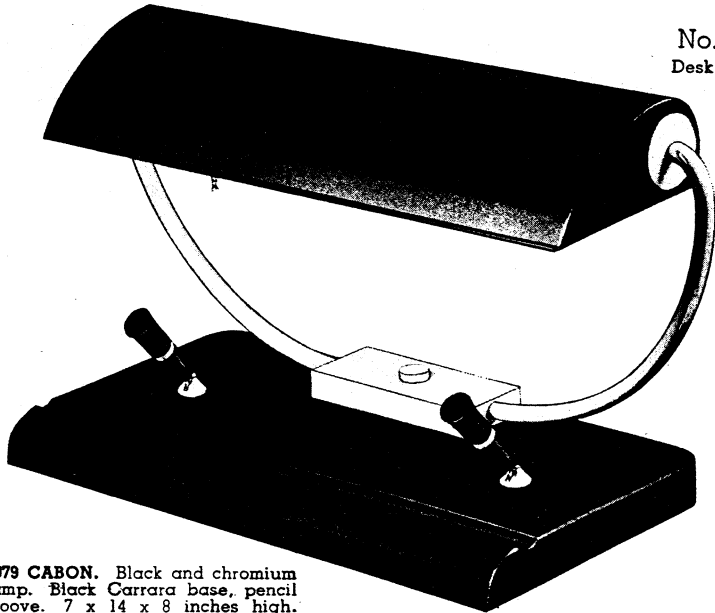

V079 CABON. Black and chromium Lamp. Black Carrara base, pencil groove. 7 x 14 x 8 inches high. With two LIFETIME Pens $50.00.

All Gold Trimmed Desk Sets shown with LIFETIME Pens also available with AUTOGRAPH LIFETIME Pens for facsimile signature engraving (see pages 3 and 21) at $8.00 additional per Pen.

No. 75
Desk Pen

No. 3
Desk Pen

No. SLD
Pencil